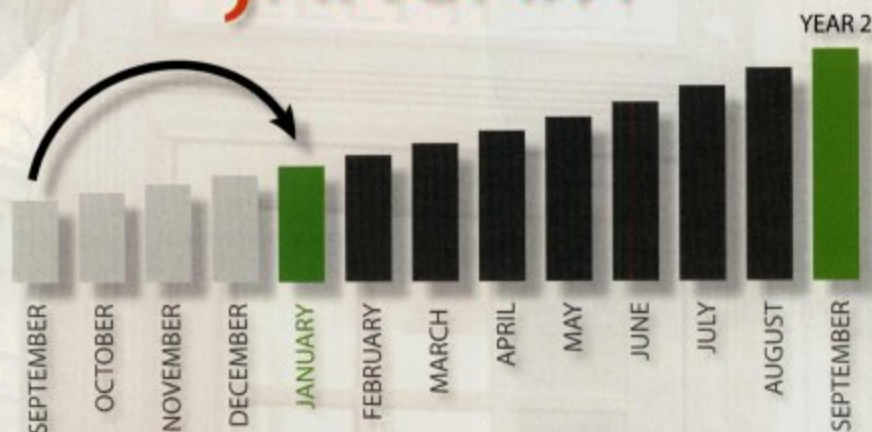

7

8

IVY ENVY

Go global for Thanksgiving at the The Ivy, Jumeirah Emirates Towers, with the Ivy League Thanksgiving menu. While traditionalists carve slices of succulent turkey with classic sides of corn bread, fish chowder and mac and cheese, contemporary diners can choose to tuck into roast ham or monkfish instead. Sticky caramel apple pie or sweet potato casserole with chewy marshmallows follows. Yum! Dh350 per person, the menu is available from November 22-28. Call 04 432 3232 or email restaurants@jumeirah.com.

**Middlesex
University
Dubai**

**FAST TRACK YOUR EDUCATION,
START A COURSE IN
JANUARY**

Enrol in **2015** to receive a range of scholarships and grants

Open Day: Saturday 21 November | 12pm to 4pm

A QUALITY UK DEGREE